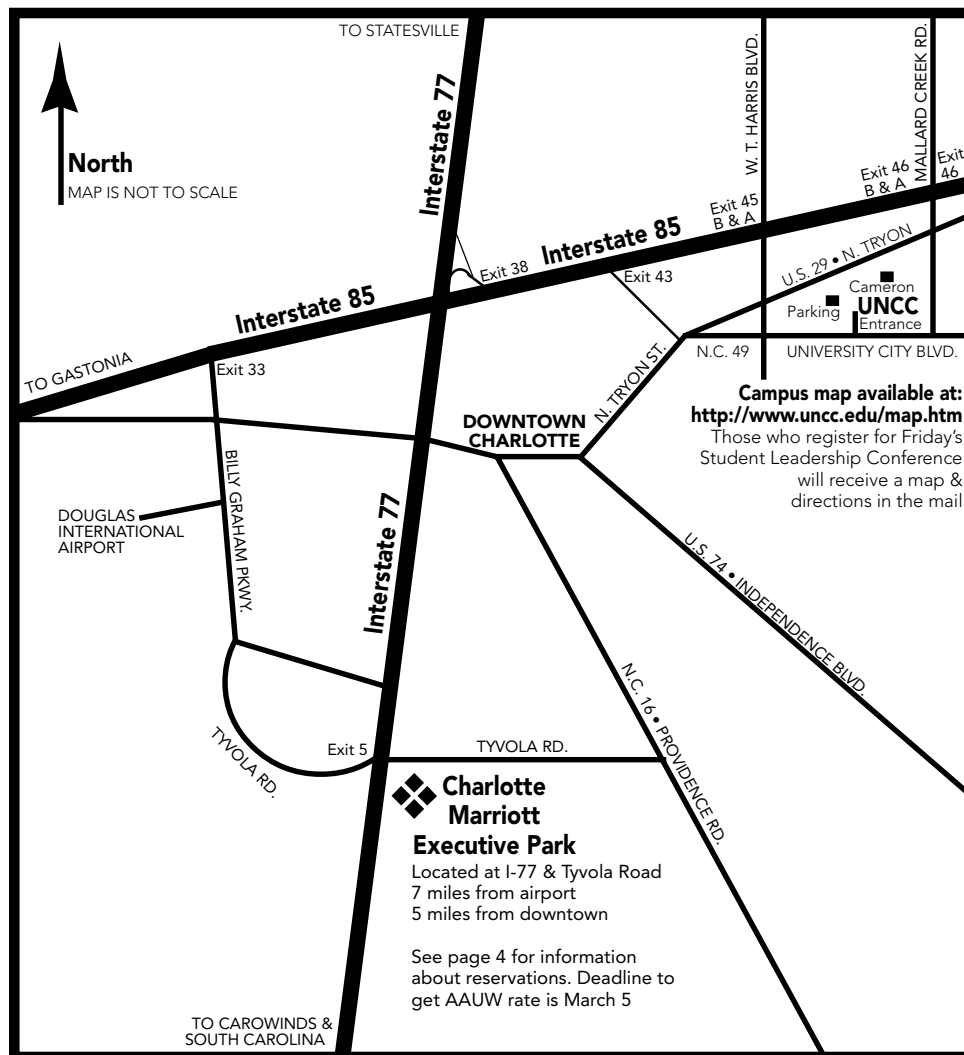

AAUW NC Convention 2004

Charlotte • March 26-28

Directions to the Hotel

From I-85 South: Use I-77 Exit 38 to go South (toward Columbia). After leaving I-85, exit ramp to I-77 South curves sharply to the left. Continue to I-77 Exit 5, Tyvola Road. Turn left at top of ramp. At first traffic light, turn right into Westpark Drive. Hotel is on the right, past the Hilton.

From I-85 North: Use Exit 33; turn right on Billy Graham Parkway. Follow airport instructions.

From Airport: Exit airport to Billy Graham Parkway (south). Continue to Tyvola Road Exit, and turn right at top of ramp. Follow Tyvola Road 3.5 miles, cross over I-77, and turn right at first traffic light into Westpark Drive. Hotel is on the right, past the Hilton.

From I-77 North: Use I-77 Exit 5. At top of ramp, turn right into Westpark Drive. Hotel is on the right, past the Hilton.

From I-77 South: Use Exit 5, Tyvola Road. Turn left at top of ramp. At first traffic light, turn right into Westpark Drive. Hotel is on the right, past the Hilton.

Directions to UNCC

Will be mailed to Leadership Conference registrants. If you want to carpool from the hotel, check at the AAUW registration for information.

Charlotte Branch

Began as a college club in 1913, associated with the national organization in 1921, and became affiliated with the state in 1927.